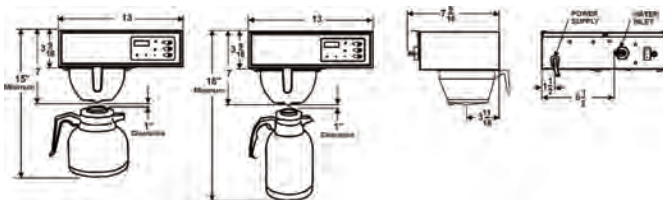

Plumbed into Water Filtration System - see diagram below for details.

High Flow Drinking Water System included - AP-DWS-HFC1000 high flow 1.5 gpm system

Easy to Use - simply set the carafe (included) in place then select and push the touch pad for the preprogrammed volume desired

Convenient - once the brew is complete, your carafe can be taken anywhere you want to enjoy fresh, filtered hot coffee or water.

Dimensions

Critical Measurements:
Distance from Countertop & bottom of cabinet: