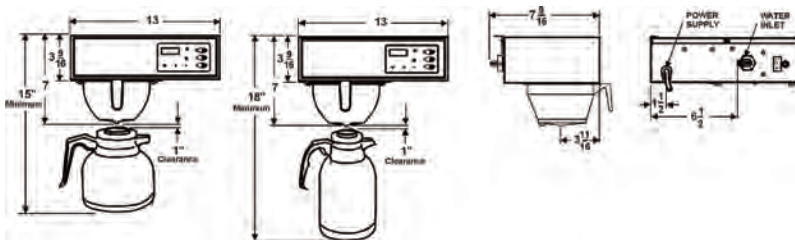

Plumbed into Water Filtration System - see diagram below for details.

High Flow Drinking Water System included - HFC 1000 high flow 1.5 gpm system

Easy to Use - simply set the carafe (included) in place then select and push the touch pad for the preprogrammed volume desired

Convenient - once the brew is complete, your carafe can be taken anywhere you want to enjoy fresh, filtered hot coffee or water.

Dimensions

Critical Measurements:
Distance from Countertop & bottom of cabinet: